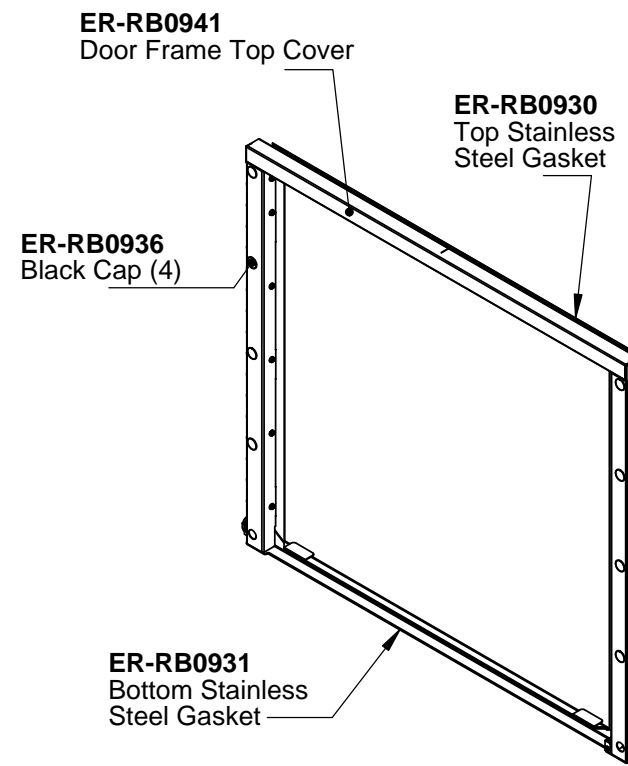

ER-RB0927
Counterweight Cable

ER-RA0501
Outside air control

ER-RA0502
Outside air control cable

ER-RA0928
Glass door latch

ER-RB0921
Left Pulley Support Assembly

ER-RB0942
Right Pulleys Support Assembly

ER-RB0932
Guillotine Door Frame