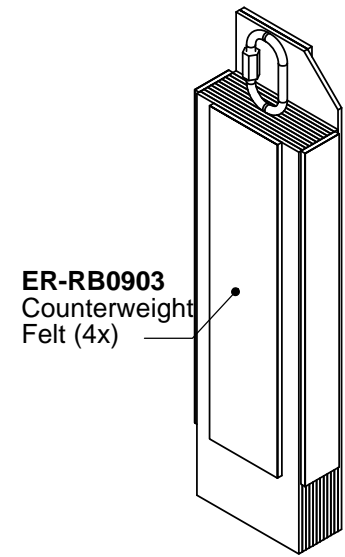

ER-RA1201
Andiron (2)

ER-RA0923
Guillotine Door Removable Handle

Effective as of unit serial number RB01046

RUMFORD 1500B

DATE	REV.
2017-10-06	01

ER-RB0938
Firescreen
Counterweight

ER-RB0901
Door Counterweight

ER-RB0927
Counterweight Cable

ER-RA0501
Outside air control

ER-RA0502
Outside air control cable

ER-RA0928
Glass door latch

ER-RB0921
Left Pulley Support Assembly

ER-RB0942
Right Pulleys Support Assembly

ER-RB0932
Guillotine Door Frame