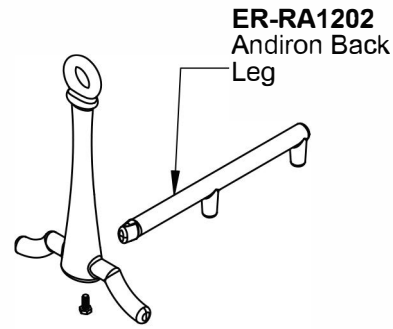

ER-RA1201
Andiron (2)

ER-RA0923
Guillotine Door Removable Handle

Effective as of unit serial number RB01046

RUMFORD 1500B

DATE	REV.
2017-10-06	01

ER-RB0938
Firescreen
Counterweight

ER-RB0901
Door Counterweight

ER-RB0927
Counterweight Cable

ER-RA0501
Outside air control

ER-RA0502
Outside air control cable

ER-RA0928
Glass door latch

ER-RB0921
Left Pulley Support Assembly

ER-RB0942
Right Pulleys Support Assembly

ER-RB0932
Guillotine Door Frame