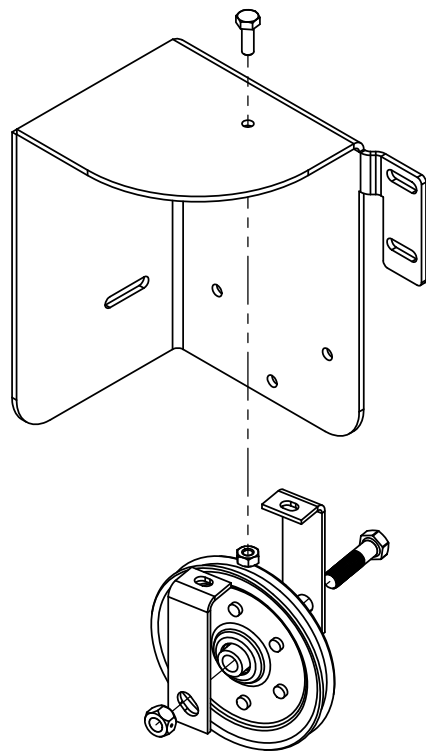

ER-RA1201
Andiron (2)

ER-RA0923
Guillotine Door Removable Handle

Effective as of unit serial number RB01046

RUMFORD 1500B

DATE	REV.
2017-10-06	01

ER-RB0938
Firescreen
Counterweight

ER-RB0901
Door Counterweight

ER-RB0927
Counterweight Cable

ER-RA0501
Outside air control

ER-RA0502
Outside air control cable

ER-RA0928
Glass door latch

ER-RB0921
Left Pulley Support Assembly

ER-RB0942
Right Pulleys Support Assembly

ER-RB0932
Guillotine Door Frame