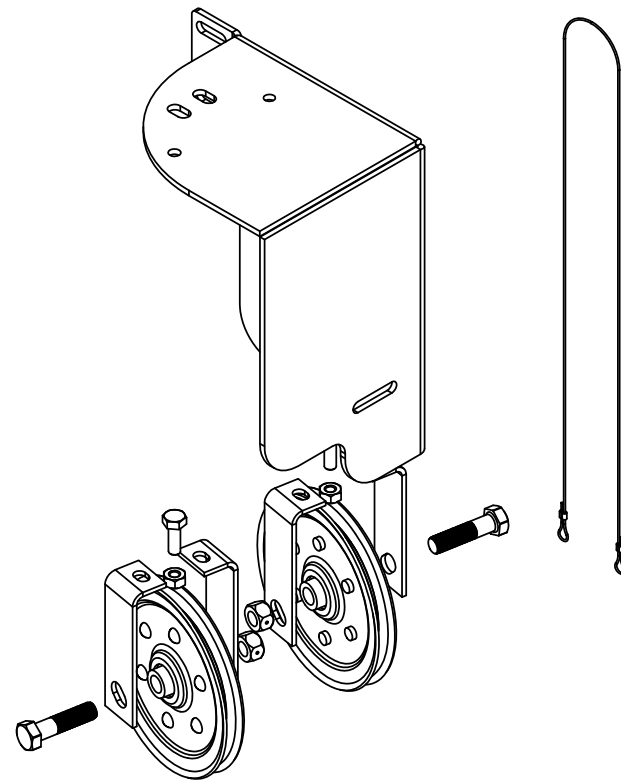

ER-RA1201
Andiron (2)

ER-RA0923
Guillotine Door Removable Handle

Effective as of unit serial number RB01046

RUMFORD 1500B

DATE	REV.
2017-10-06	01

ER-RB0938
Firescreen
Counterweight

ER-RB0901
Door Counterweight

ER-RB0927
Counterweight Cable

ER-RA0501
Outside air control

ER-RA0502
Outside air control cable

ER-RA0928
Glass door latch

ER-RB0921
Left Pulley Support Assembly

ER-RB0942
Right Pulleys Support Assembly

ER-RB0932
Guillotine Door Frame