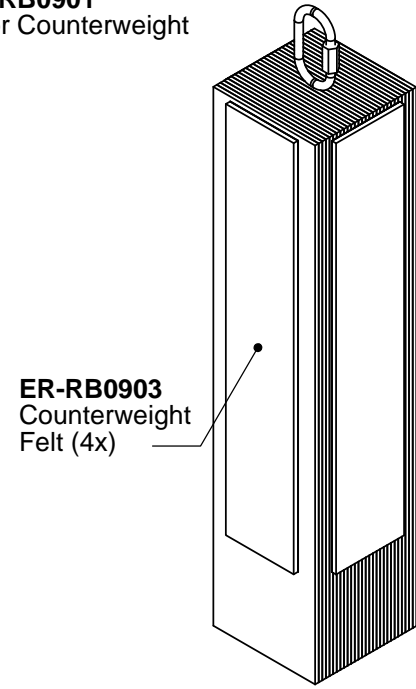

ER-RA1201
Andiron (2)

ER-RA0923
Guillotine Door Removable Handle

Effective as of unit serial number RB01046

RUMFORD 1500B

DATE	REV.
2017-10-06	01

ER-RB0938
Firescreen
Counterweight

ER-RB0901
Door Counterweight

ER-RB0927
Counterweight Cable

ER-RA0501
Outside air control

ER-RA0502
Outside air control cable

ER-RA0928
Glass door latch

ER-RB0921
Left Pulley Support Assembly

ER-RB0942
Right Pulleys Support Assembly

ER-RB0932
Guillotine Door Frame