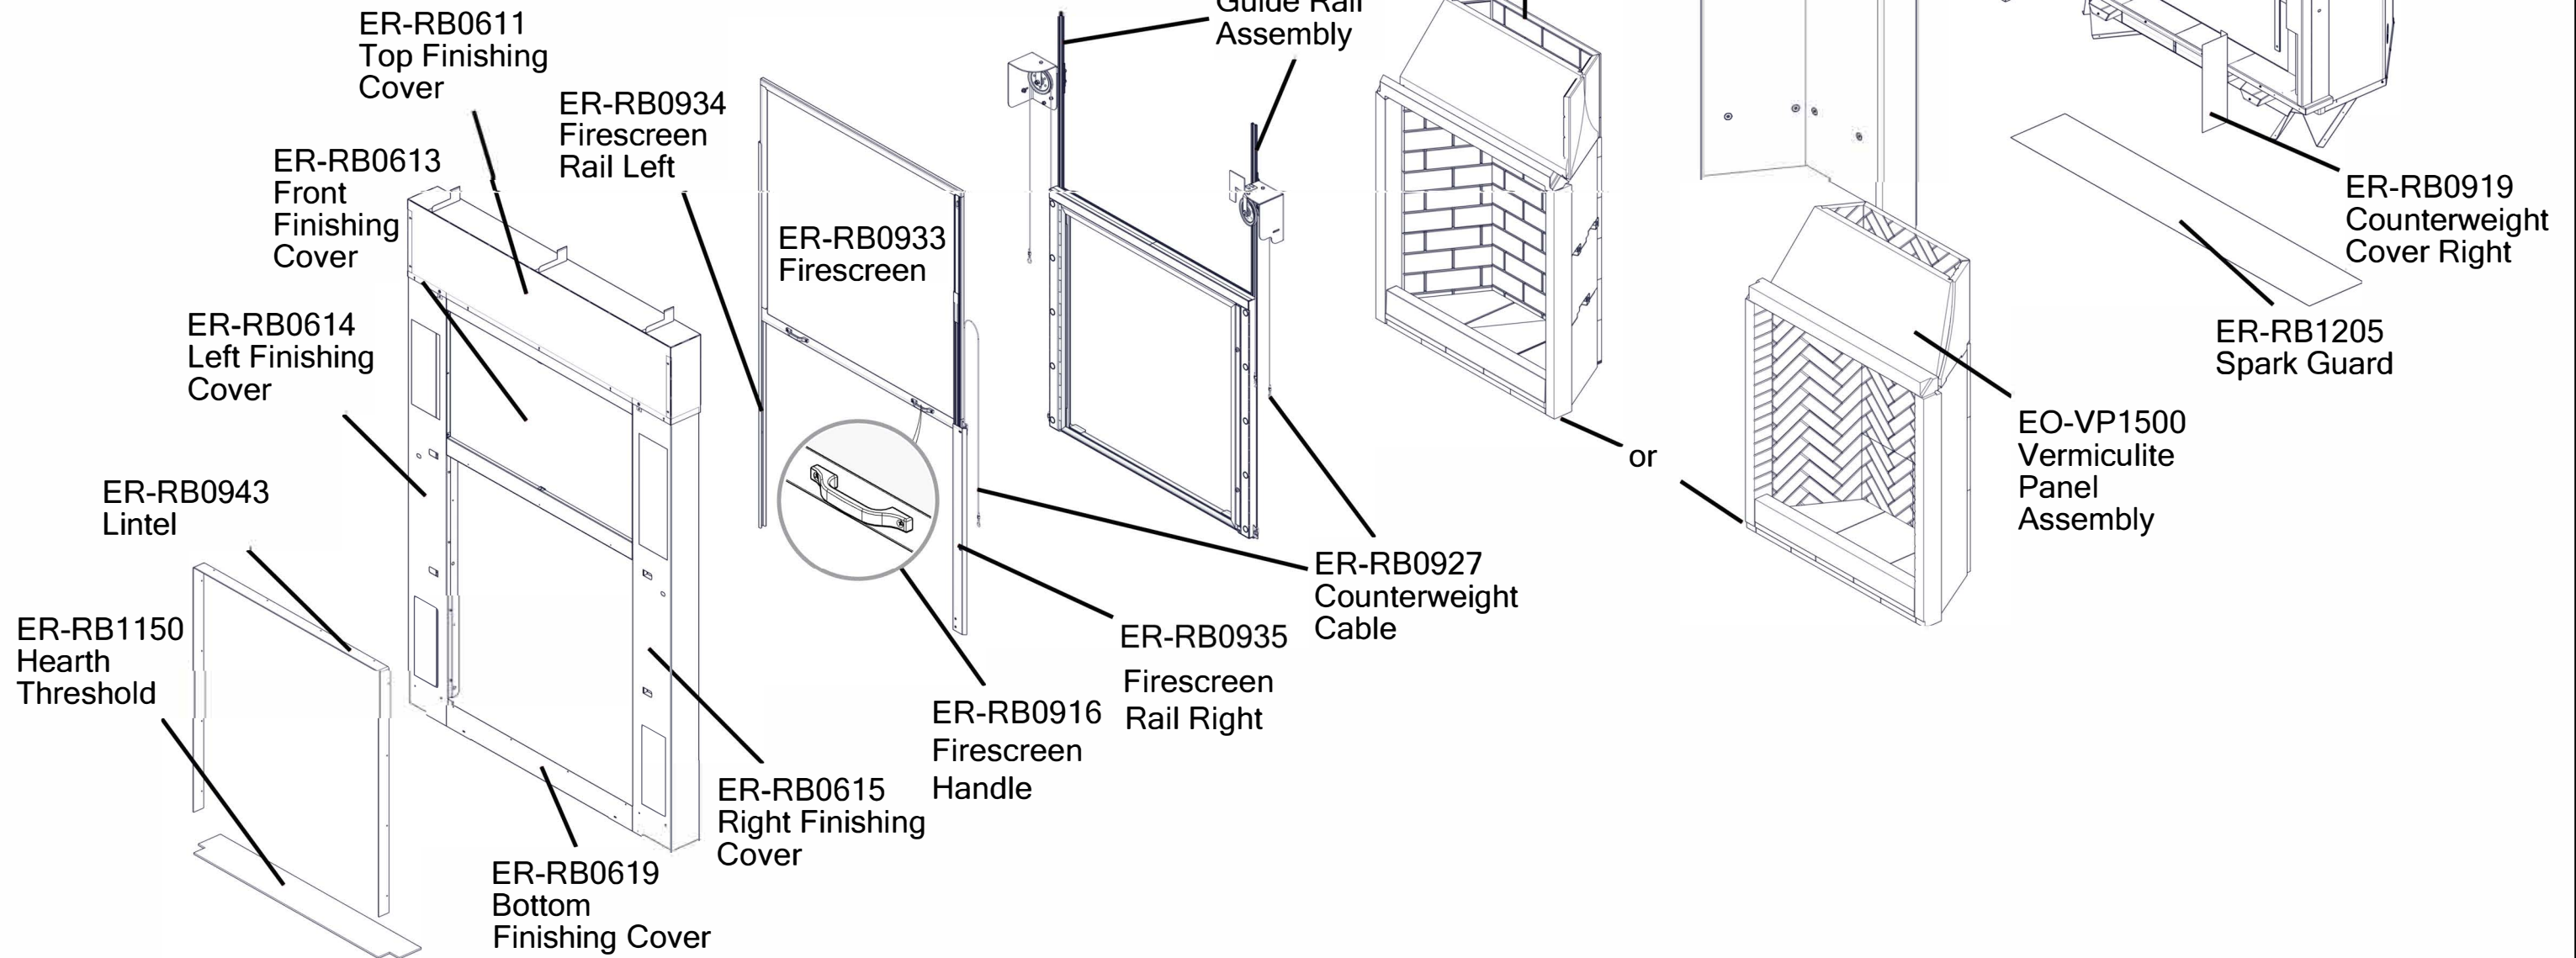

ER-RA1201
Andiron (2)

ER-RA0923
Guillotine Door Removable Handle

Effective as of unit serial number RB01046

RUMFORD 1500B

DATE	REV.
2017-10-06	01

ER-RB0938
Firescreen
Counterweight

ER-RB0901
Door Counterweight

ER-RB0927
Counterweight Cable

ER-RA0501
Outside air control

ER-RA0502
Outside air control cable

ER-RA0928
Glass door latch

ER-RB0921
Left Pulley Support Assembly

ER-RB0942
Right Pulleys Support Assembly

ER-RB0932
Guillotine Door Frame