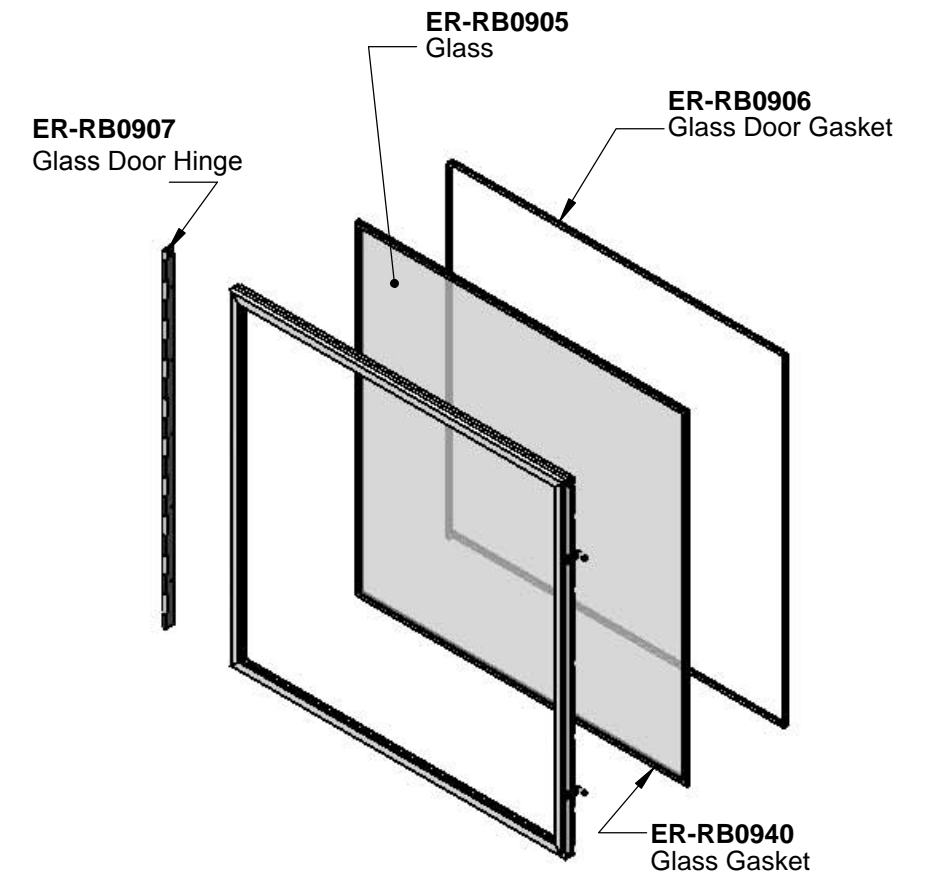

ER-RB0929
Complete Glass Door