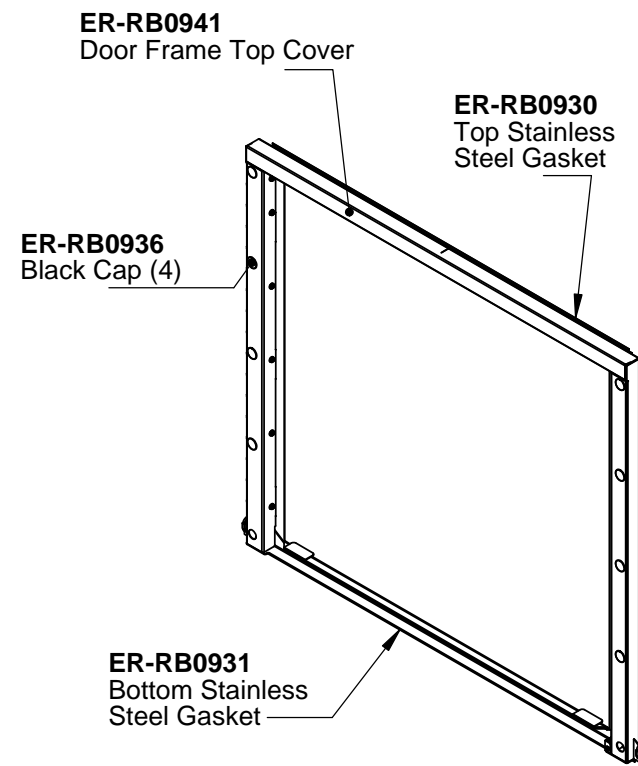

ER-RA1201
Andiron (2)

ER-RA0923
Guillotine Door Removable Handle

Effective as of unit serial number RB01046

RUMFORD 1500B

DATE	REV.
2017-10-06	01

ER-RB0938
Firescreen
Counterweight

ER-RB0901
Door Counterweight

ER-RB0927
Counterweight Cable

ER-RA0501
Outside air control

ER-RA0502
Outside air control cable

ER-RA0928
Glass door latch

ER-RB0921
Left Pulley Support Assembly

ER-RB0942
Right Pulleys Support Assembly

ER-RB0932
Guillotine Door Frame