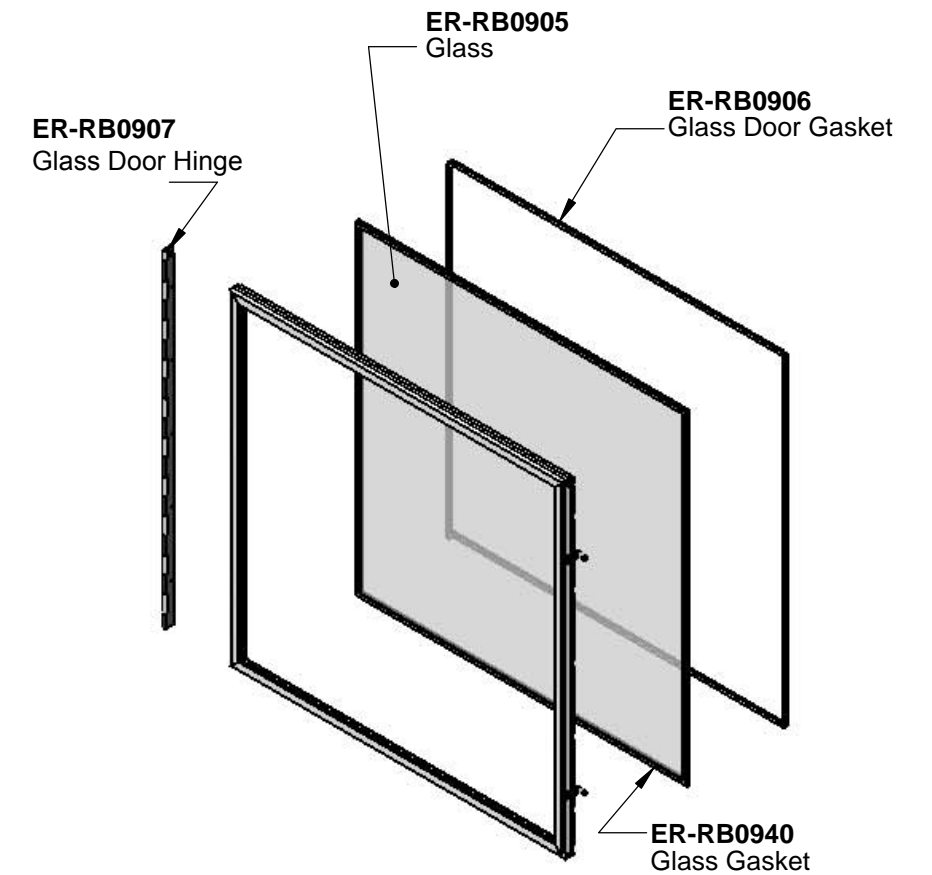

ER-RB0929
Complete Glass Door